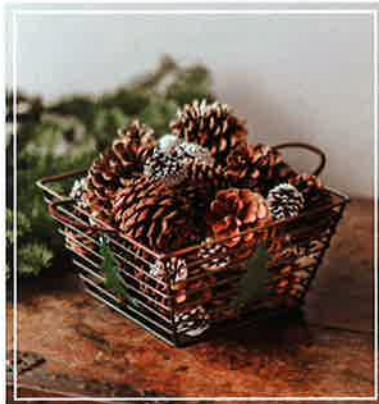

ITEM # W4M

\$ 50

Mixed Evergreen 22" Gift Wreath

An aromatic combination of Noble fir, berried juniper, and incense cedar. Touches of color are provided by red faux holly berries. A pre-tied checkered tree bow is included for easy attaching.

ITEM # W3M

\$ 60

Mixed Evergreen 28" Gift Wreath

Our largest, most dramatic wreath is made from Noble fir, berried juniper, incense cedar and complemented with red faux holly berries, with a red and gold snowflake bow.